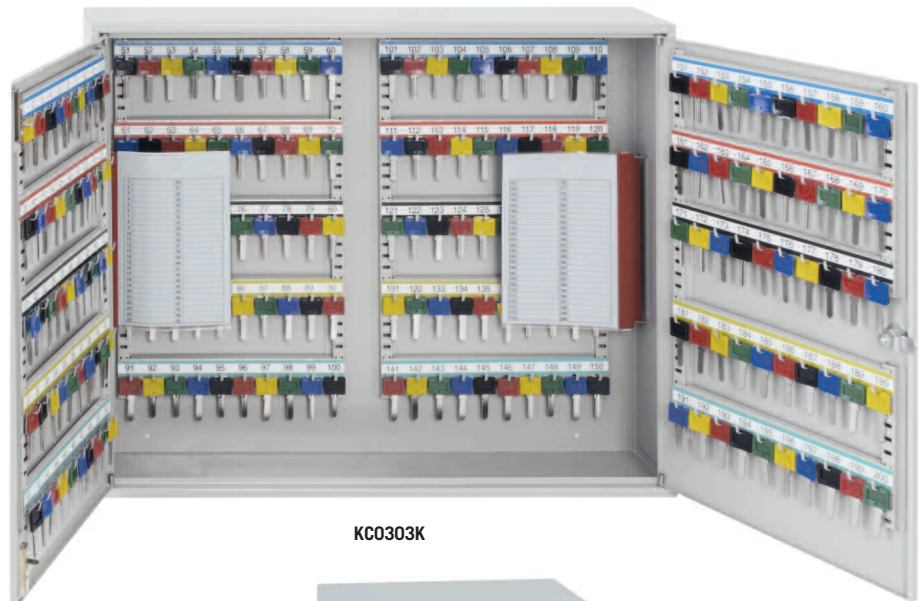

KC0302K

KC0303K

KC0301K

THE KEYSURE DEEP KEY CABINETS have been designed to accommodate larger or more bulky keys, which make them ideal for the motor trade or estate agents, where larger keys or more than one key is used.

- **LOCKING – KC0300K** – Manufactured with a high quality cylinder lock supplied with 2 keys. **KC0300E** – An economical Electronic Code lock. A simple 10 digit keypad gives the owner the option of entering 4-digit codes, and is easy to use. **KC0300M** – A Mechanical push button combination code lock. The lock has over 8,000 combination differs, and comes with a push-shut latch operation. The lock also has a hold open facility for code free entry.
- **SPECIAL FEATURES** – Each unit comes complete with adjustable hook bars, key tabs, key rings, number labels to suit the hook bars and removable control indexes.
- **FIXING** – The cabinets have pre-drilled fixing holes for wall mounting.

KC0300K

KC0300E

KC0300M

MODEL NUMBER	EXTERNAL DIMENSIONS H x W x D	INTERNAL DIMENSIONS H x W x D	DOOR SWING	WEIGHT	CAPACITY/ HOOKS
KC0301K/E/M	350 x 380 x 140mm	348 x 378 x 138mm	340mm	5kgs	50
KC0302K/E/M	550 x 380 x 140mm	548 x 378 x 138mm	360mm	10kgs	100
KC0303K/E/M	550 x 730 x 140mm	548 x 728 x 138mm	365mm	17kgs	200