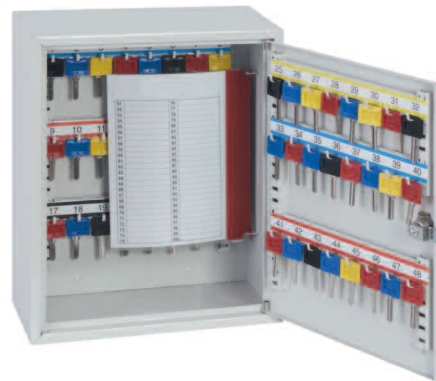

KC0302K

KC0303K

KC0301K

THE KEYSURE DEEP KEY CABINETS have been designed to accommodate larger or more bulky keys, which make them ideal for the motor trade or estate agents, where larger keys or more than one key is used.

- **LOCKING – KC0300K** – Manufactured with a high quality cylinder lock supplied with 2 keys. **KC0300E** – An economical Electronic Code lock. A simple 10 digit keypad gives the owner the option of entering 4-digit codes, and is easy to use. **KC0300M** – A Mechanical push button combination code lock. The lock has over 8,000 combination differs, and comes with a push-shut latch operation. The lock also has a hold open facility for code free entry.
- **SPECIAL FEATURES** – Each unit comes complete with adjustable hook bars, key tabs, key rings, number labels to suit the hook bars and removable control indexes.
- **FIXING** – The cabinets have pre-drilled fixing holes for wall mounting.

KC0300K

KC0300E

KC0300M

MODEL NUMBER	EXTERNAL DIMENSIONS H x W x D	INTERNAL DIMENSIONS H x W x D	DOOR SWING	WEIGHT	CAPACITY/ HOOKS
KC0301K/E/M	350 x 380 x 140mm	348 x 378 x 138mm	340mm	5kgs	50
KC0302K/E/M	550 x 380 x 140mm	548 x 378 x 138mm	360mm	10kgs	100
KC0303K/E/M	550 x 730 x 140mm	548 x 728 x 138mm	365mm	17kgs	200